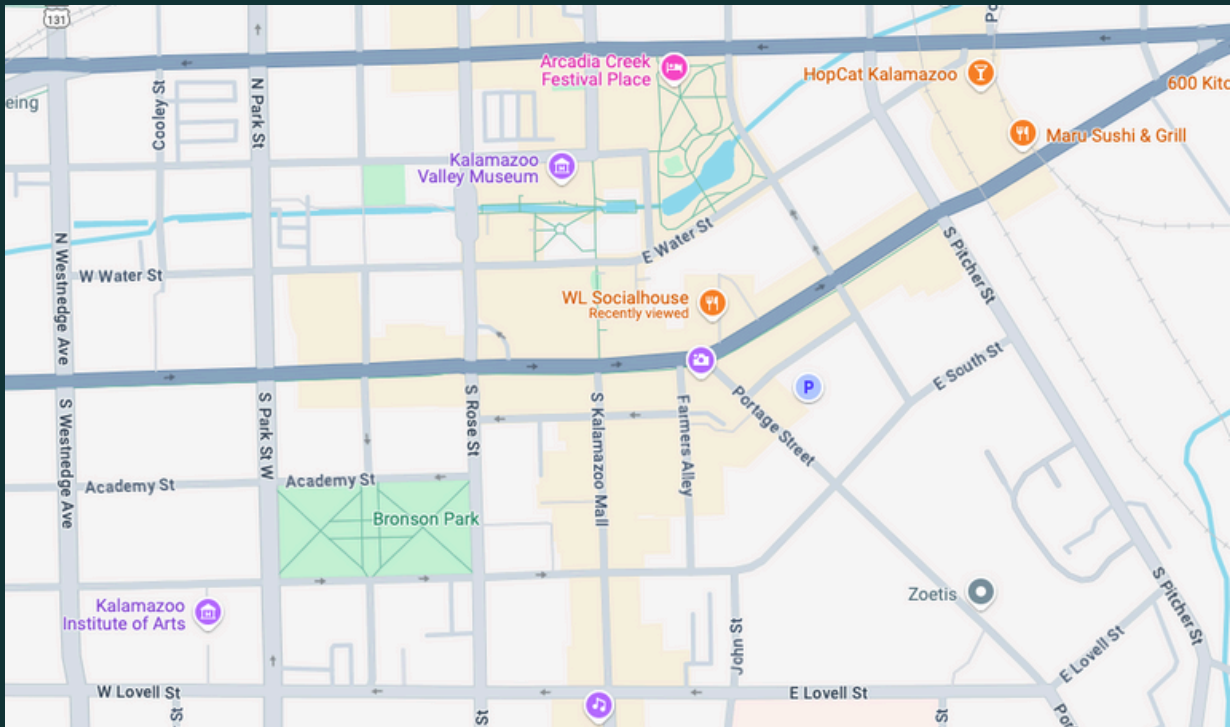

PARKING NEAR WLSH

Finding reliable parking in downtown Kalamazoo can be a hassle. To make your visit to WLSH as enjoyable and stress-free as possible, we would like to highlight some accessible and reliable parking options that are within walking distance of WL Socialhouse.

PORTAGE ST PARKING LOT

0.1 miles from WLSH

135-179 Portage St,
Kalamazoo, MI 49007

HAYMARKET PLAZA PARKING LOT

0.1 miles from WLSH

139 N Edwards St,
Kalamazoo, MI 49007

E WATER ST ROADSIDE PARKING

0.1 miles from WLSH

246 E Water St,
Kalamazoo, MI 49007

KALAMAZOO MALL PARKING RAMP

0.1 miles from WLSH

130 Portage Street,
Kalamazoo, MI 49007